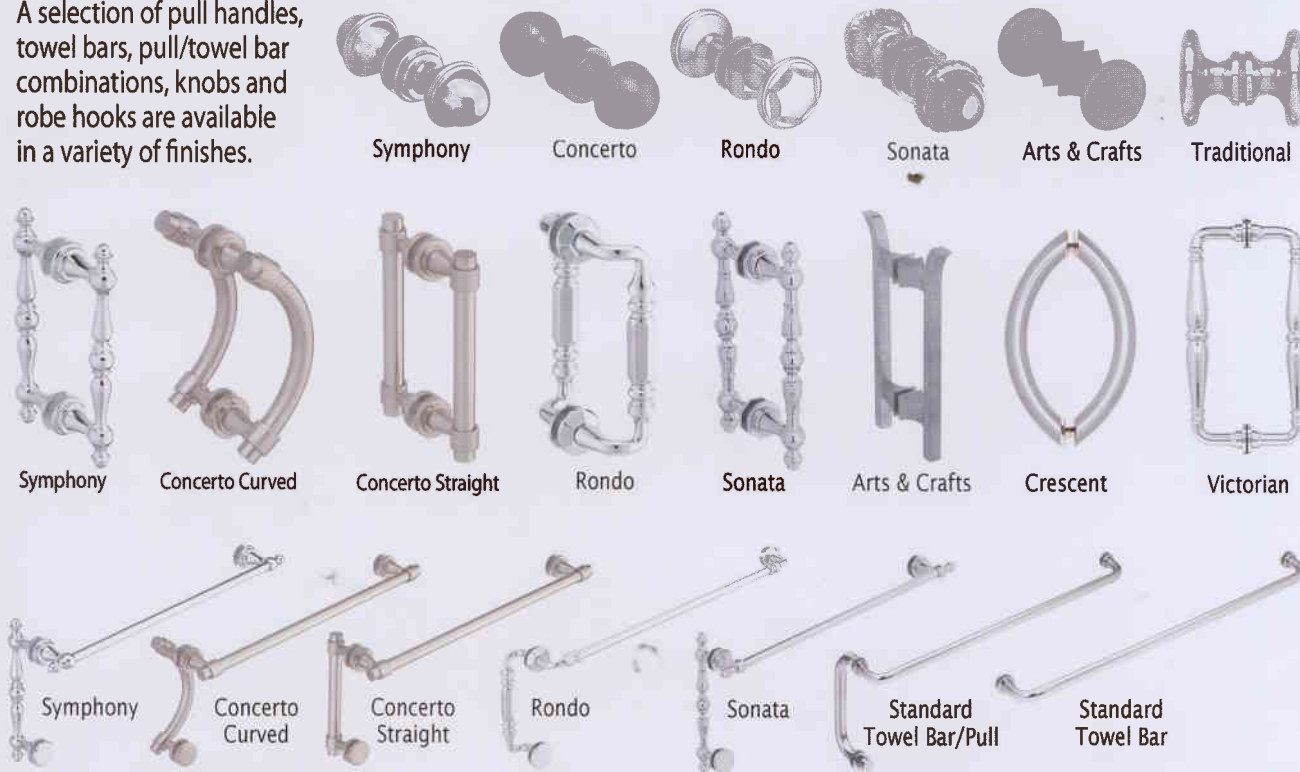

## Hinges

Portals Luxury Hardware available in finishes compatible with your custom designed bath. Ageless Beauty...plus Lifetime Function...Portals hinges are protected with a lifetime limited warranty.

We also offer a variety of hinges in various configurations and beautiful finishes. High quality solid brass construction for durability and performance. 3 year mechanical and finish warranty.

portals

## Handles / Knobs / Towel Bars / Robe Hooks

A selection of pull handles, towel bars, pull/towel bar combinations, knobs and robe hooks are available in a variety of finishes.

## Header, U-channel & Clamps

We offer a contoured, rounded design header and a standard u-channel. Clamps can be used in place of a header in most applications. This will be determined by your shower design.